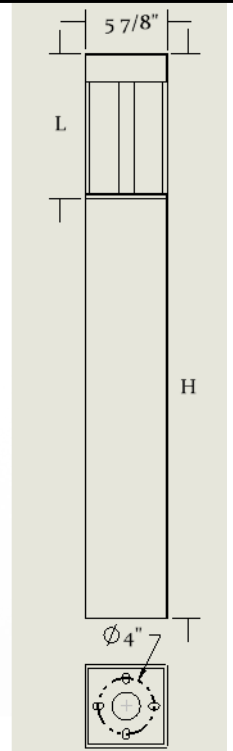

BOLLARD LMB530

Bollard Construction;

The LMB530 bollard features all extruded aluminum parts mechanically attached without any visible fasteners with internally reinforced steel structure. This construction ensures durability and stability against impacts.

Size: 5.875" X 5.875"

Heights: 20", 36", 42"

Mounting Details;

Base Plate: Galvanized Steel

Bolt circle Diameter: 4.00"

Anchor Bolts: 4x 3/8" 10" long Galv. steel

Lighting Specifications

Lumens: 800-3000ms. (Delivered)

CCT: 3000-5000K CRI> 70 / RGBW

Lighting Distribution: IES3, IES5

Electrical specifications;

Power Source: LED Driver (Electronic HPF)

Voltage: 120-277V

SURGE SUP: 10kVA

Power: 15W, 40W

Lighting Controls;

0-10 Dimming

Emergency Power;

500 Lumens (Delivered) for 90 minutes (Integral Battery Pack), Optional

Chromaticity;

High output LEDs come standard 3000K, 4000K and 5000k (+/- 300K) minimum nominal 70 CRI. Additional CCT emitters are available upon request.

Finish;

Housing is finished with 5 stages of pre-paint procedure prior to Electrostatically Thermoset Powder-Coat application. Standard colors are Bacardi Black, Dk Bronze, Platinum Grey, Galactic Green, and Snow White.

Certification;

ETL certificate to UL 1598 / CSA C22.2 No 250.0

Warranty;

LMB530 Bollard comes with a 5 year Limited warranty on all electronic and electrical components

COMPLY TO

UL1598 / CSA C22.2 No 250.0 IP66 IK10

WARRANTY: 5 YEARS

CONFIGURATION

LMB570-36-12	T3	3K	L1	LV	PC	DS	GG
Model	Light Distribution	CCT	Lumens (Initial)	Input Voltage	Lighting Control	Options	Finish
LMB560-20-12	T3-IES3*	3K-3000K	H1 - 800Lm	LV-120V	LD -0-10V DIM	EP-Emergency Power	BB-Bacardi Black
LMB560-36-12, 24	T5-IES5	4K-4000K	H2 - 1600Lm	UV- 120-277V	PC- Photocell	HSS-House Side	DB-Dk Bronze
LMB560-42-12,24,36		5K-5000K	H3 - 3000Lm	HV-347		Shield for IES3	PG-Platinum Grey
		C4 - RGBW	H3 for L>36 H2 for L> 24				GG -Galactic Green SW-Snow white