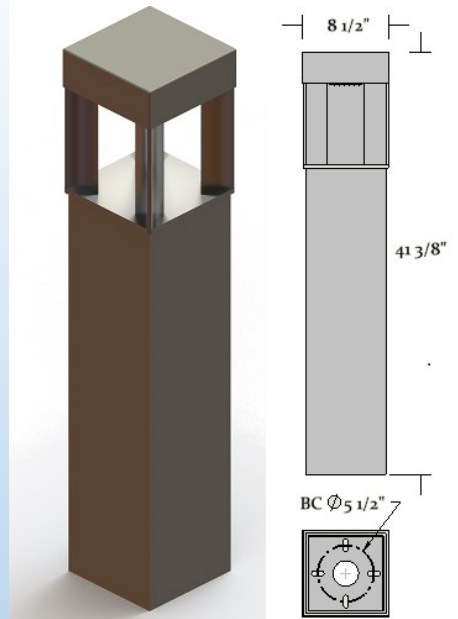

BOLLARD LMB560

Bollard Construction;

Cast aluminum base cover and top attached to extruded aluminum core internally reinforced with steel rods to withstand lateral impact loads.

Size: 8.50" x 8.50"

Height: 24"- 96"

Customizable bollard head height

Mounting Details;

Base Plate: Galvanized Steel

Bolt circle Diameter: 5.50 "

Anchor Bolts: 4 x 3/8" Dia x 10" long Galv. steel

Lighting Specifications

Lumens: 2000-5000 Alms. (Delivered)

CCT: 3000-5000K CRI> 70

Lighting Distribution: IES2, IES3, IES4, IES5

Electrical specifications;

Power Source: LED Driver (Electronic HPF)

Voltage: 120-277, and 347-480V

SURGE SUP: 20kVA

Power: 25-60W

Lighting Controls;

0-10 Dimming

Emergency Power;

500 Lumens (Delivered) for 90 minutes
(Integral Battery Pack)

Chromaticity;

High output LEDs come standard 3000K & 4000K (+/- 300K) minimum nominal 70 CRI. Additional CCT emitters are available upon request.

Finish;

Housing is finished with 5 stages of pre-paint procedure prior to Electrostatically Thermoset Powder-Coat application. Standard colors are Bacardi Black, Dk Bronze, Platinum Grey, Galactic Green, and Snow White.

Certification;

ETL certificate to UL 1598 / CSA C22.2 No 250.0

Warranty;

LMB560 Bollard comes with a 5 year Limited warranty on all electronic and electrical components

COMPLY TO
UL1598 / CSA C22.2 No
250.0
WARRANTY: 5 YEARS

CONFIGURATION

LMB560-36	T3	3K	L1	LV	PC	DS	GG
Model	Light Distribution	CCT	Lumens (Initial)	Input Voltage	Lighting Control	Options	Finish
LMB560-24	T2-IES 2	3K-3000K	L1 - 2000Lm	LV-120V	LD -0-10V DIM	EP-Emergency Power	BB-Bacardi Black
LMB560-36	T3-IES3	4K-4000K	L2 - 3000Lm	UV- 120-277V	PC- Photocell		DB-Dk Bronze
LMB560-42	T3-IES4	5K-5000K	L3- 4000lm	HV- 347 V	DM-DMX		PG-Platinum Grey
LMB560-60	T5-IES 5		L4 - 5000Lm				GG-Galactic Green
LMB560-96							SW-Snow white