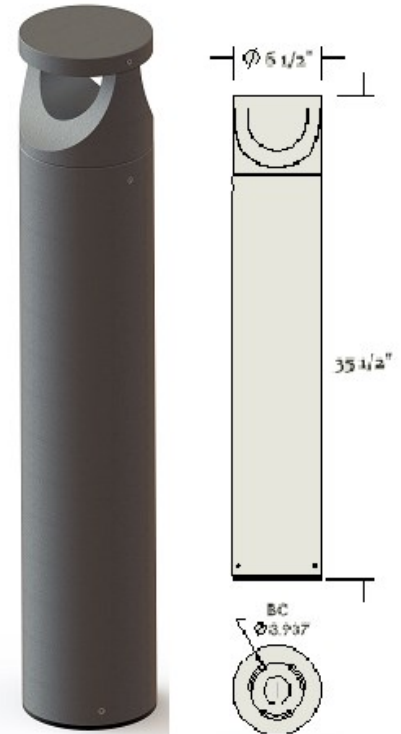

BOLLARD LMB570

Bollard Construction;

The LMB570 bollard features a die-cast aluminum top, an extruded aluminum shaft, and a die-cast base, all mechanically attached. This construction ensures durability and stability

Size: Diameter 6.50"

Heights: 20", 36", 42"

Mounting Details;

Base Plate: Die Cast aluminum

Bolt circle Diameter: 3.94 "(100mm)

Anchor Bolts: 3x 8mmDía x 180mmlong Galv. steel

Lighting Specifications

Lumens: 1600-2600lms. (Delivered)

CCT: 3000-5000K CRI> 70

Lighting Distribution: IES3, IES5

Electrical specifications;

Power Source: LED Driver (Electronic HPF)

Voltage: 120-277V

SURGE SUP: 10kVA

Power: 14W, 24W

Lighting Controls;

0-10 Dimming

Emergency Power;

500 Lumens (Delivered) for 90 minutes (Integral Battery Pack), Optional)

Chromaticity;

High output LEDs come standard 3000K & 4000K (+/- 300K) minimum nominal 70 CRI. Additional CCT emitters are available upon request.

Finish;

Housing is finished with 5 stages of pre-paint procedure prior to Electrostatically Thermoset Powder-Coat application. Standard colors are Bacardi Black, Dk Bronze, Platinum Grey, Galactic Green, and Snow White.

Certification;

ETL certificate to UL 1598 / CSA C22.2 No 250.0

IP66

IK10

Warranty;

LMB570 Bollard comes with a 5 year Limited warranty on all electronic and electrical components

COMPLY TO

UL1598 / CSA C22.2 No 250.0 IP66 IK10

WARRANTY: 5 YEARS

CONFIGURATION

LMB570-36	T3	3K	L1	LV	PC	DS	GG
Model	Light Distribution	CCT	Lumens (Initial)	Input Voltage	Lighting Control	Options	Finish
LMB560-20	T3-IES3*	3K-3000K	L1 - 1600Lm	LV-120V	LD -0-10V DIM	EP-Emergency Power	BB-Bacardi Black
LMB560-36	T5-IES5	4K-4000K	L2 - 2600Lm	UV- 120-277V	PC- Photocell	HSS-House Side	DB-Dk Bronze
LMB560-42	* HSS	5K-5000K				Shield for IES3	PG-Platinum Grey GG-Galactic Green SW-Snow white