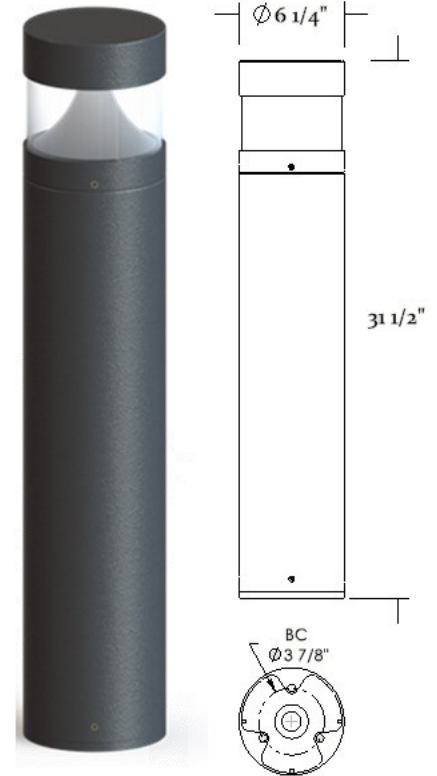

BOLLARD

LMB580

Bollard Construction;

The LMB580 bollard features a die-cast aluminum top, an extruded aluminum shaft, and a die-cast base, all mechanically attached. This construction ensures durability and stability

Size: Diameter 6.25"

Heights: 20", 36" , 42"

Mounting Details;

Base Plate: Die Cast aluminum

Bolt circle Diameter: 3.94 "(100mm)

Anchor Bolts: 3x 8mmDía x 180mmlong Galv. steel

Lighting Specifications

Lumens: 1200-2000lms. (Delivered)

CCT: 3000-5000K CRI> 70

Lighting Distribution: IES3, IES5

Electrical specifications;

Power Source: LED Driver (Electronic HPF)

Voltage: 120-277V

SURGE SUP: 10kVA

Power: 14W, 24W

Lighting Controls;

0-10 Dimming

Emergency Power;

500 Lumens (Delivered) for 90 minutes (Integral Battery Pack), (Optional)

Chromaticity;

High output LEDs come standard 3000K & 4000K (+/- 300K) minimum nominal 70 CRI. Additional CCT emitters are available upon request.

Finish;

Housing is finished with 5 stages of pre-paint procedure prior to Electrostatically Thermoset Powder-Coat application. Standard colors are Bacardi Black, Dk Bronze, Platinum Grey, Galactic Green, and Snow White.

Certification;

ETL certificate to UL 1598 / CSA C22.2 No 250.0

IP66

IK10

Warranty;

LMB580 Bollard comes with a 5 year Limited warranty on all electronic and electrical components

COMPLY TO
UL1598 / CSA C22.2 No
250.0 IP66 IK10

CONFIGURATION

LMB570-36	T3	3K	L1	LV	PC	DS	GG
Model	Light Distribution	CCT	Lumens (Initial)	Input Voltage	Lighting Control	Options	Finish
LMB560-20	T3-IES3*	3K-3000K	L1 - 1200Lm	LV-120V	LD -0-10V DIM	EP-Emergency Power	BB-Bacardi Black DB-Dk Bronze
LMB560-36	T5-IES5	4K-4000K	L2 - 2000Lm	UV- 120-277V	PC- Photocell	HSS-House Side	PG-Platinum Grey
LMB560-42	* HSS	5K-5000K				Shield for IES3	GG-Galactic Green SW-Snow white